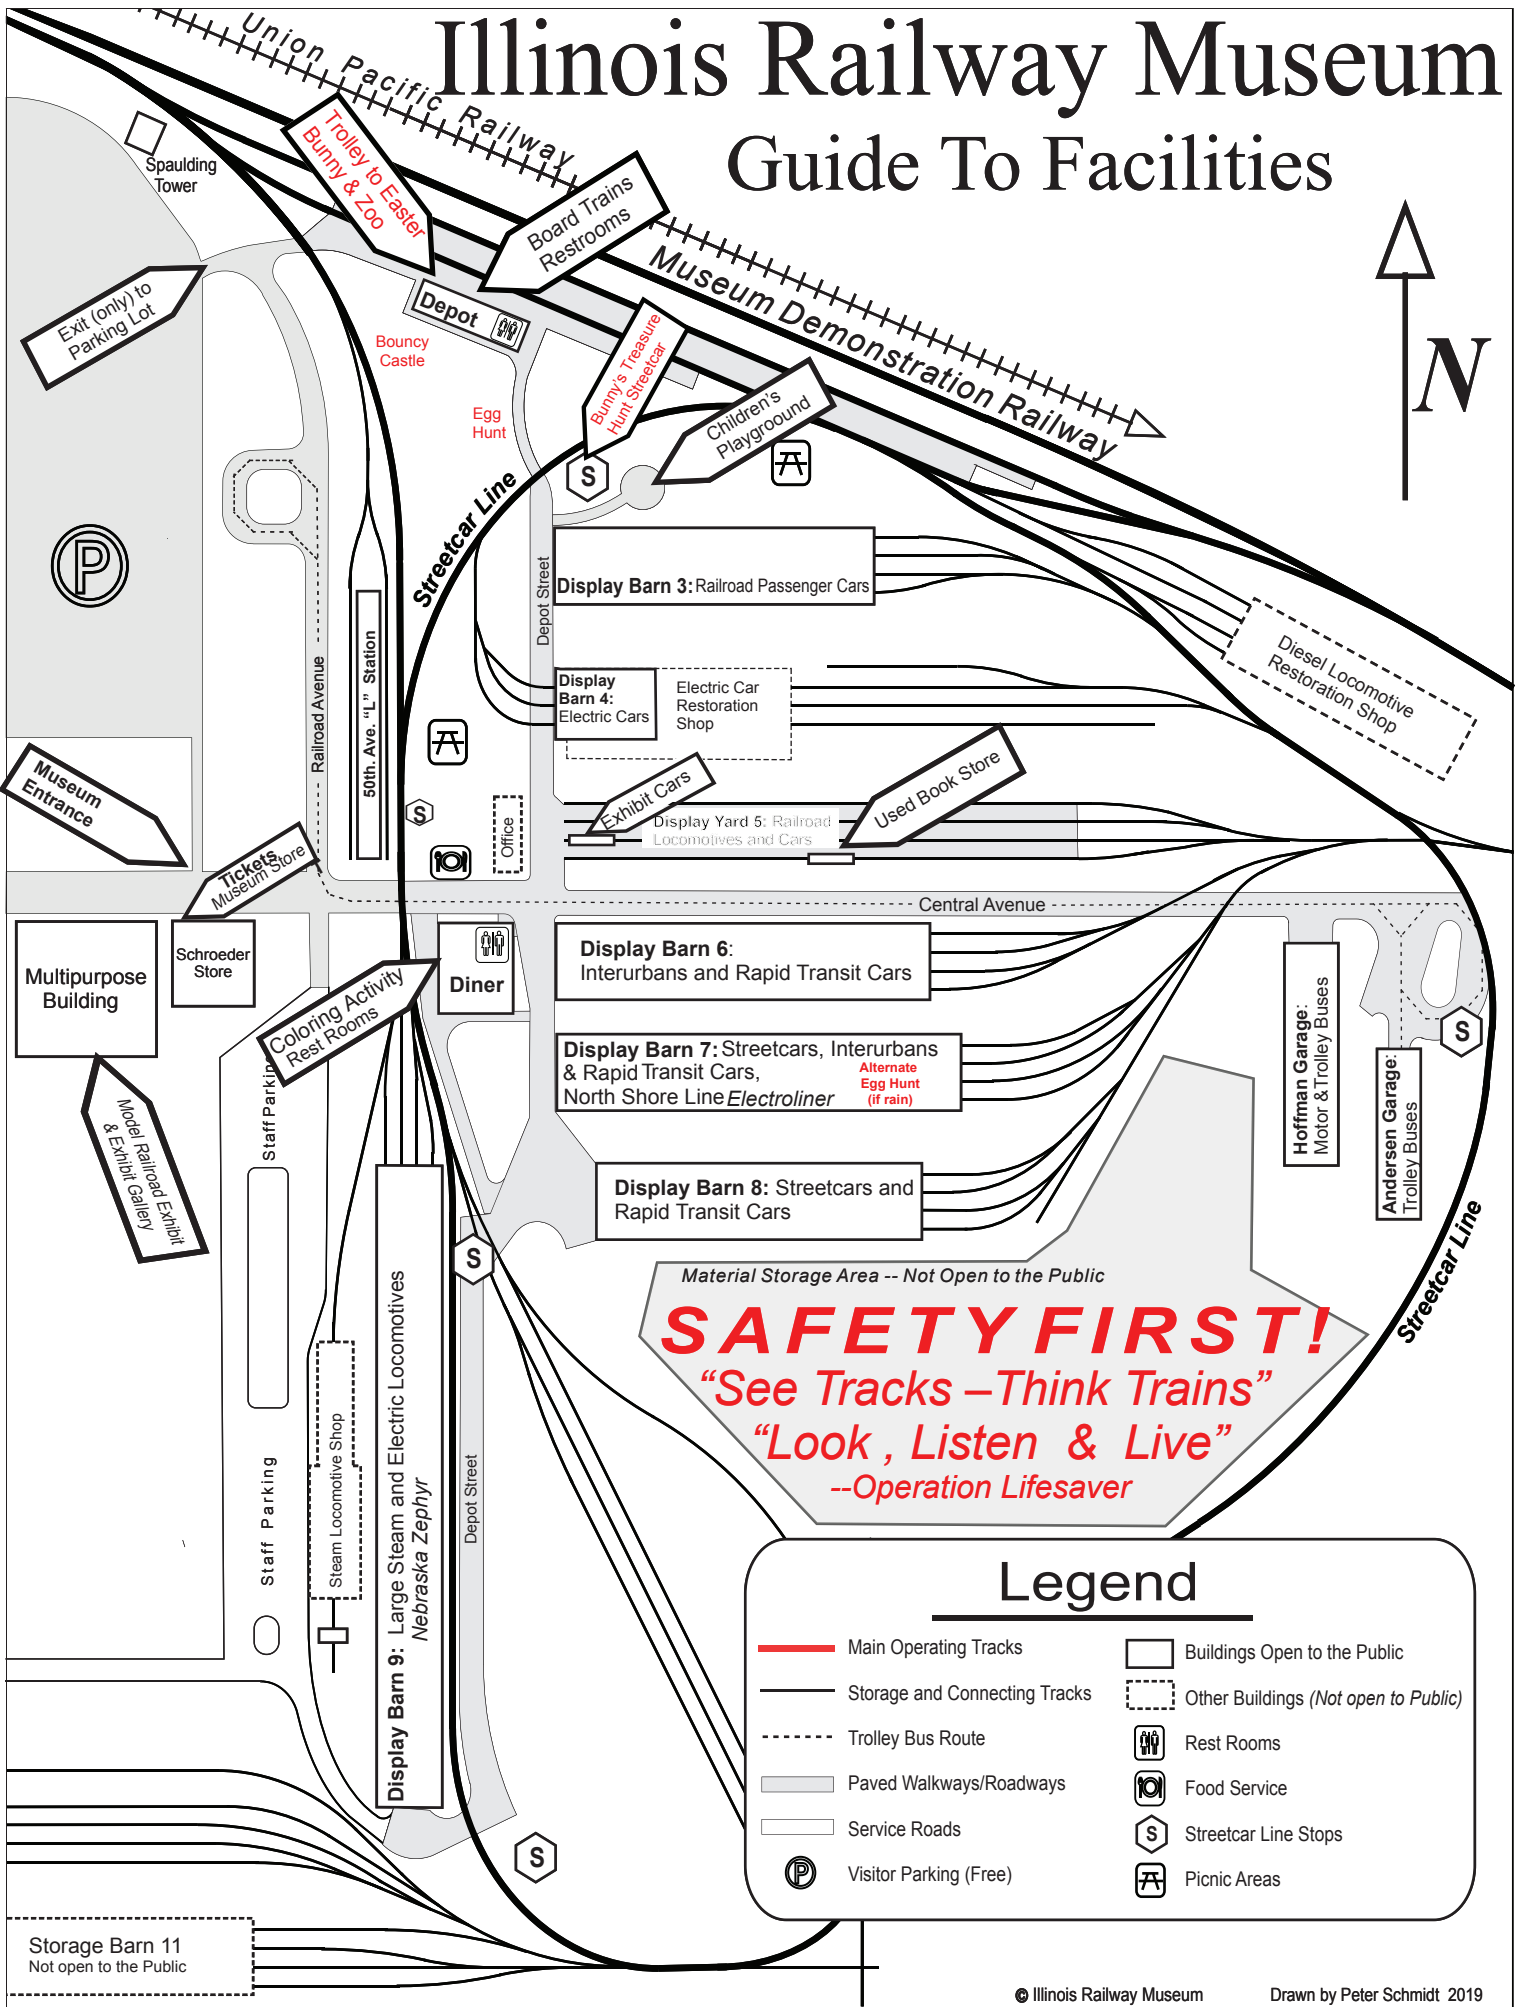

Illinois Railway Museum

Guide To Facilities

SAFETY FIRST!
 "See Tracks - Think Trains"
 "Look, Listen & Live"
 --Operation Lifesaver

Legend

- | | | | |
|--|-------------------------------|--|--------------------------------------|
| | Main Operating Tracks | | Buildings Open to the Public |
| | Storage and Connecting Tracks | | Other Buildings (Not open to Public) |
| | Trolley Bus Route | | Rest Rooms |
| | Paved Walkways/Roadways | | Food Service |
| | Service Roads | | Streetcar Line Stops |
| | Visitor Parking (Free) | | Picnic Areas |

Storage Barn 11
 Not open to the Public